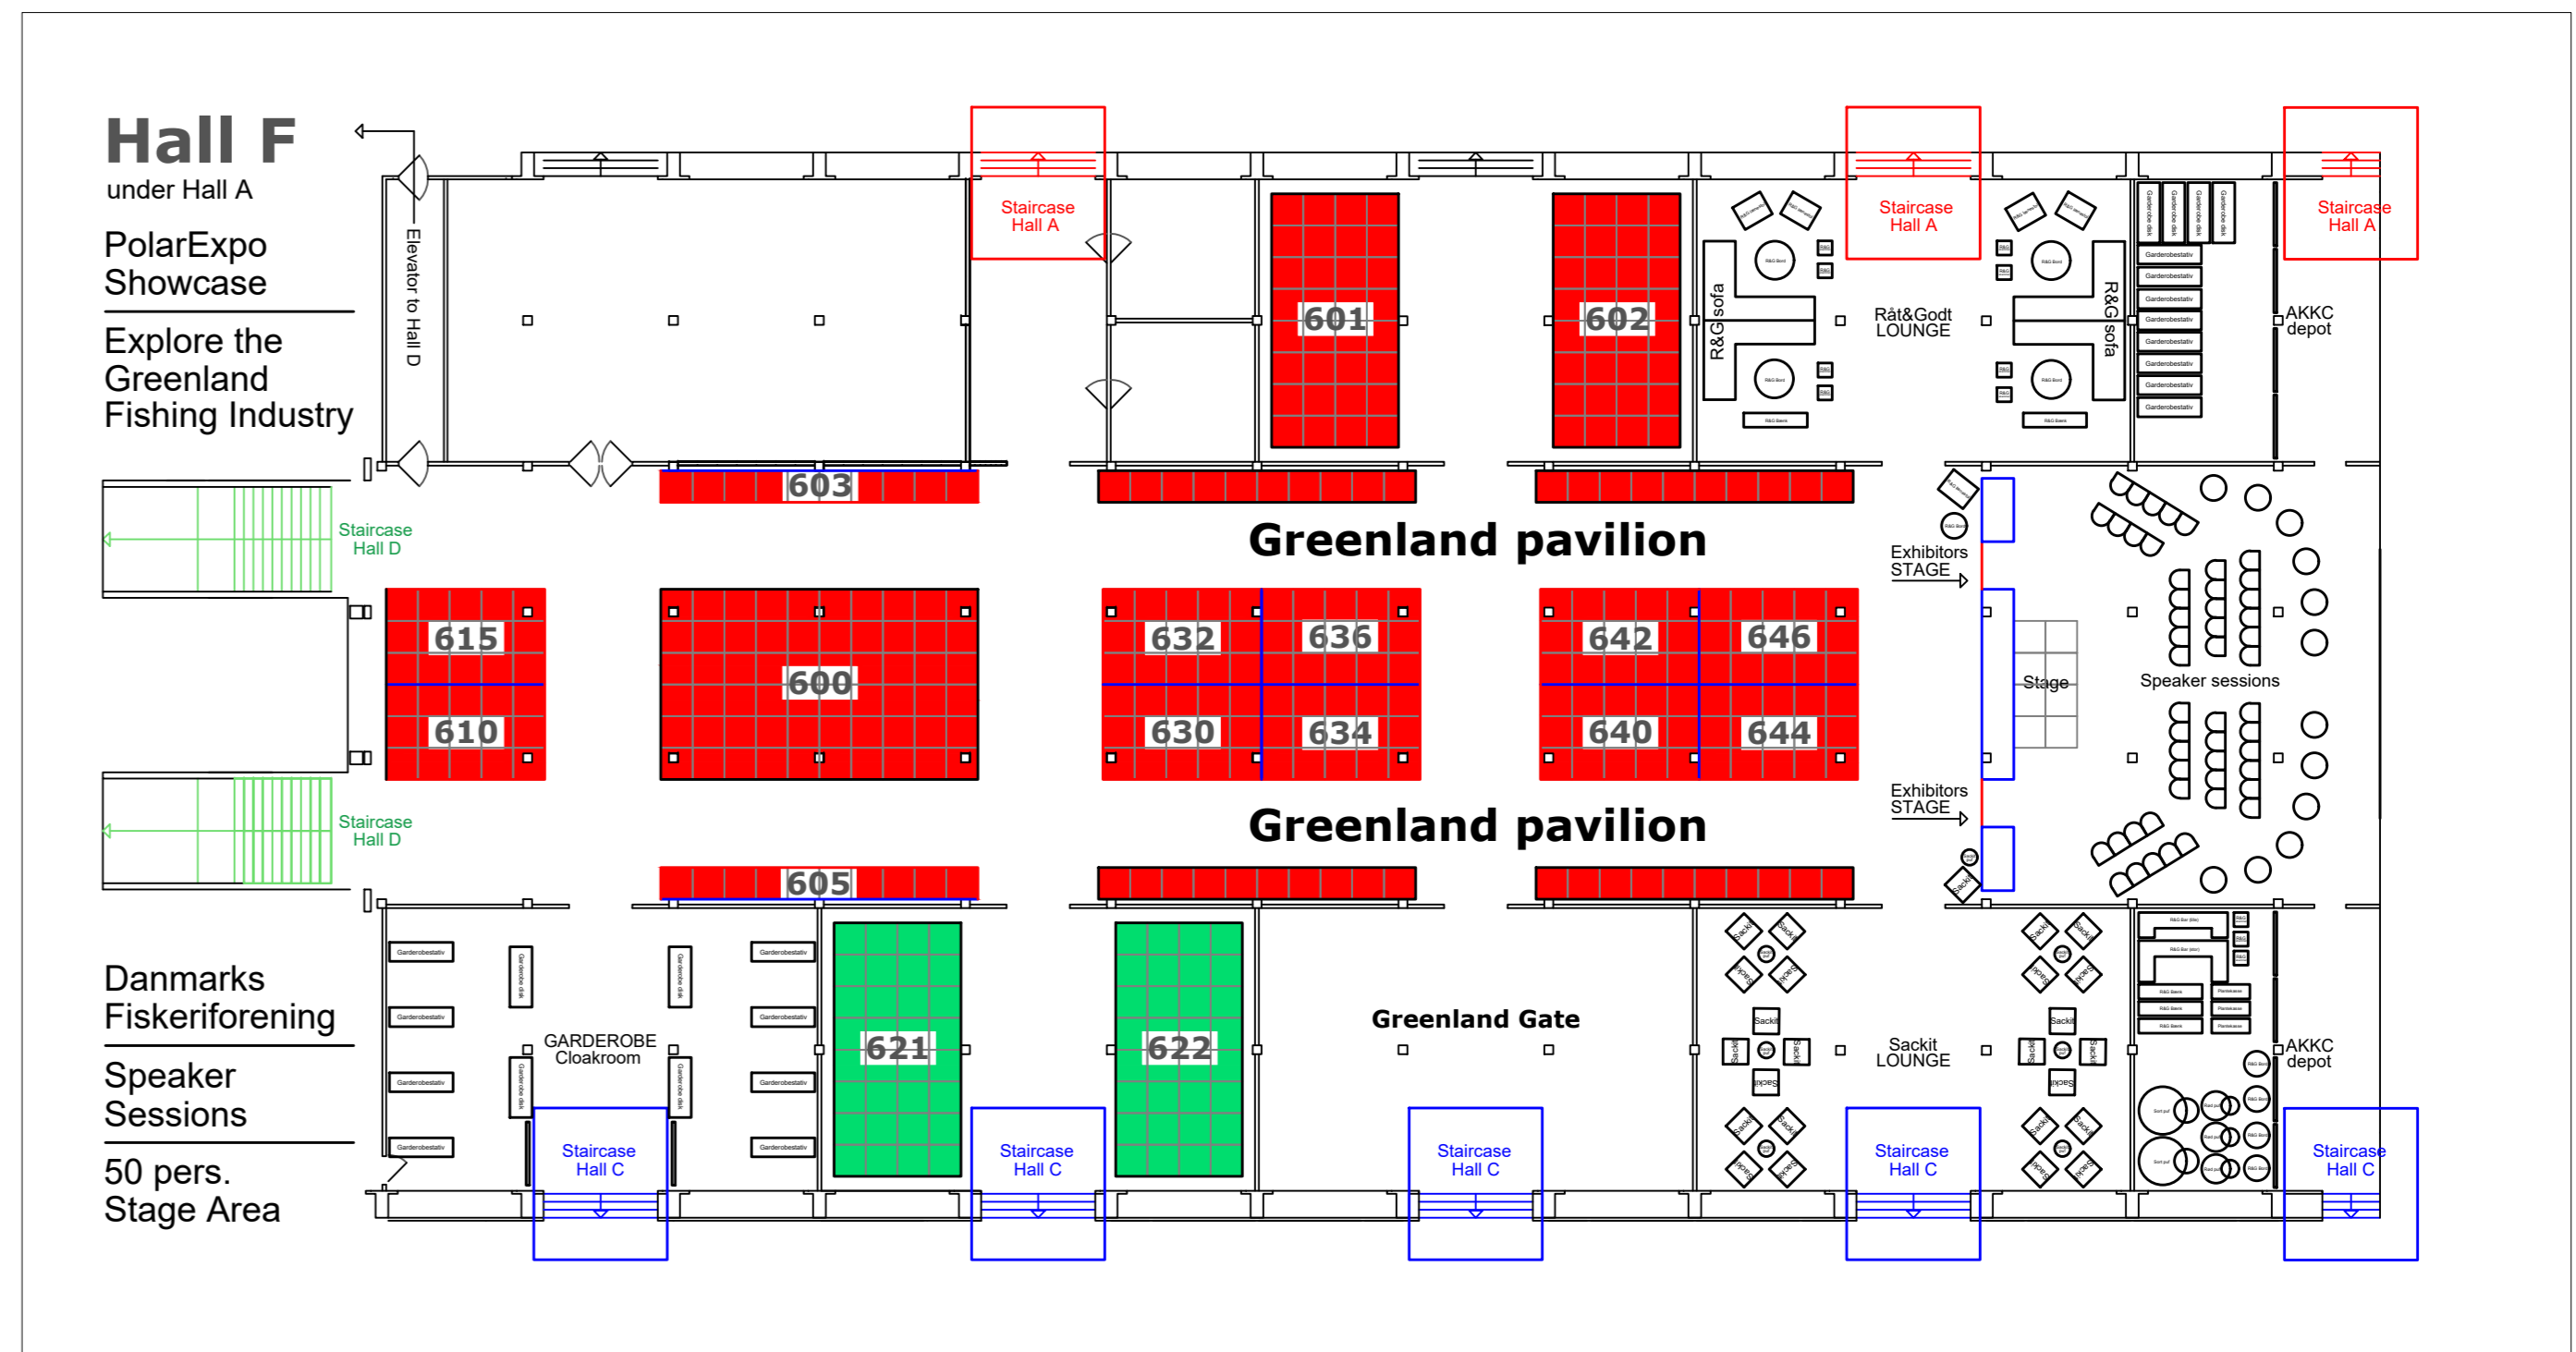

- 1 x 1 m
- Standvæg / stand wall - 2.5 m high
- Frise / Fascia - 30 cm high

Height to ceiling, gates, flooring and floor loading:

	Height	Gates	Flooring	Floor loading
Hall A	15 m	H 3.8 x W 3.0 m	Wood (oak)	1000 kgs/m2
A123-124	2.5 m	H 3.8 x W 3.0 m	Wood (oak)	1000 kgs/m2
Hall B	10 m	H 3.8 x W 3.0 m	Wood (fir)	1000 kgs/m2
Hall C	4.6 m	H 2.6 x W 2.1 m	Tiles (grey)	1000 kgs/m2
Hall D	4.3 m	H 2.1 x W 3.5 m	Tiles (grey)	1000 kgs/m2
Hall E	8 m	H 2.6 x W 2.6 m	Wood (merbau)	1000 kgs/m2
Hall F	2.9 m	H 1.9 x W 1.3 m	Carpet (grey)	1000 kgs/m2
Hall F sidecases	2.2 m	H 1.9 x W 1.3 m	Carpet (grey)	1000 kgs/m2
Hall H	4 m (lowest point)	H 4.0 x W 3.0 m	Carpet (blue)	500 kgs/m2

GOODS entrance Hall H